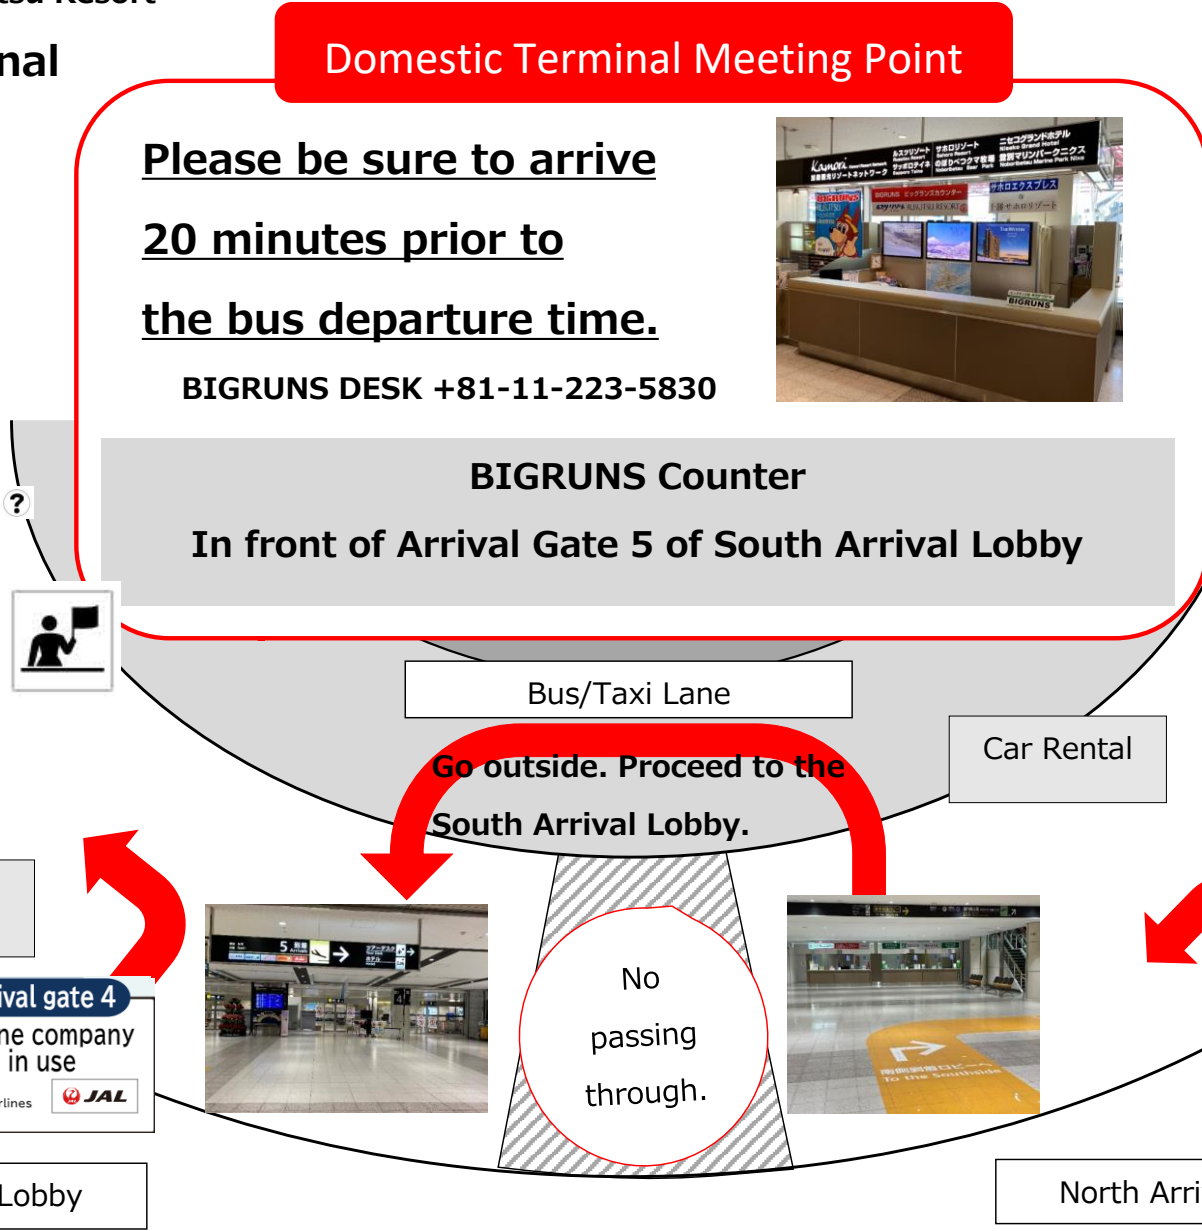

BIGRUNS Bus to Rusutsu Resort

Domestic Terminal

Domestic Terminal Meeting Point

**Please be sure to arrive
20 minutes prior to
the bus departure time.**

BIGRUNS DESK +81-11-223-5830

Approximately
10 minutes walk
from Gate 1 to Gate 5.

Arrival gate 5
Airline company in use

- JAL Japan Airlines
- SKY Skymark Airlines
- FDA Fuji Dream Airlines
- JJP Jetstar Airlines
- SJO Spring Japan

Arrival gate 1
Airline company in use

- ANA All Nippon Airways
- ADO Air Do
- APJ Peach Aviation
- IBX IBEX Airlines

Arrival gate 2-3
Airline company in use

- ANA All Nippon Airways
- ADO Air Do
- APJ Peach Aviation
- IBX IBEX Airlines

Arrival gate 4
Airline company in use

- JAL Japan Airlines

Tour Desk

South Arrival Lobby

Car Rental

North Arrival Lobby